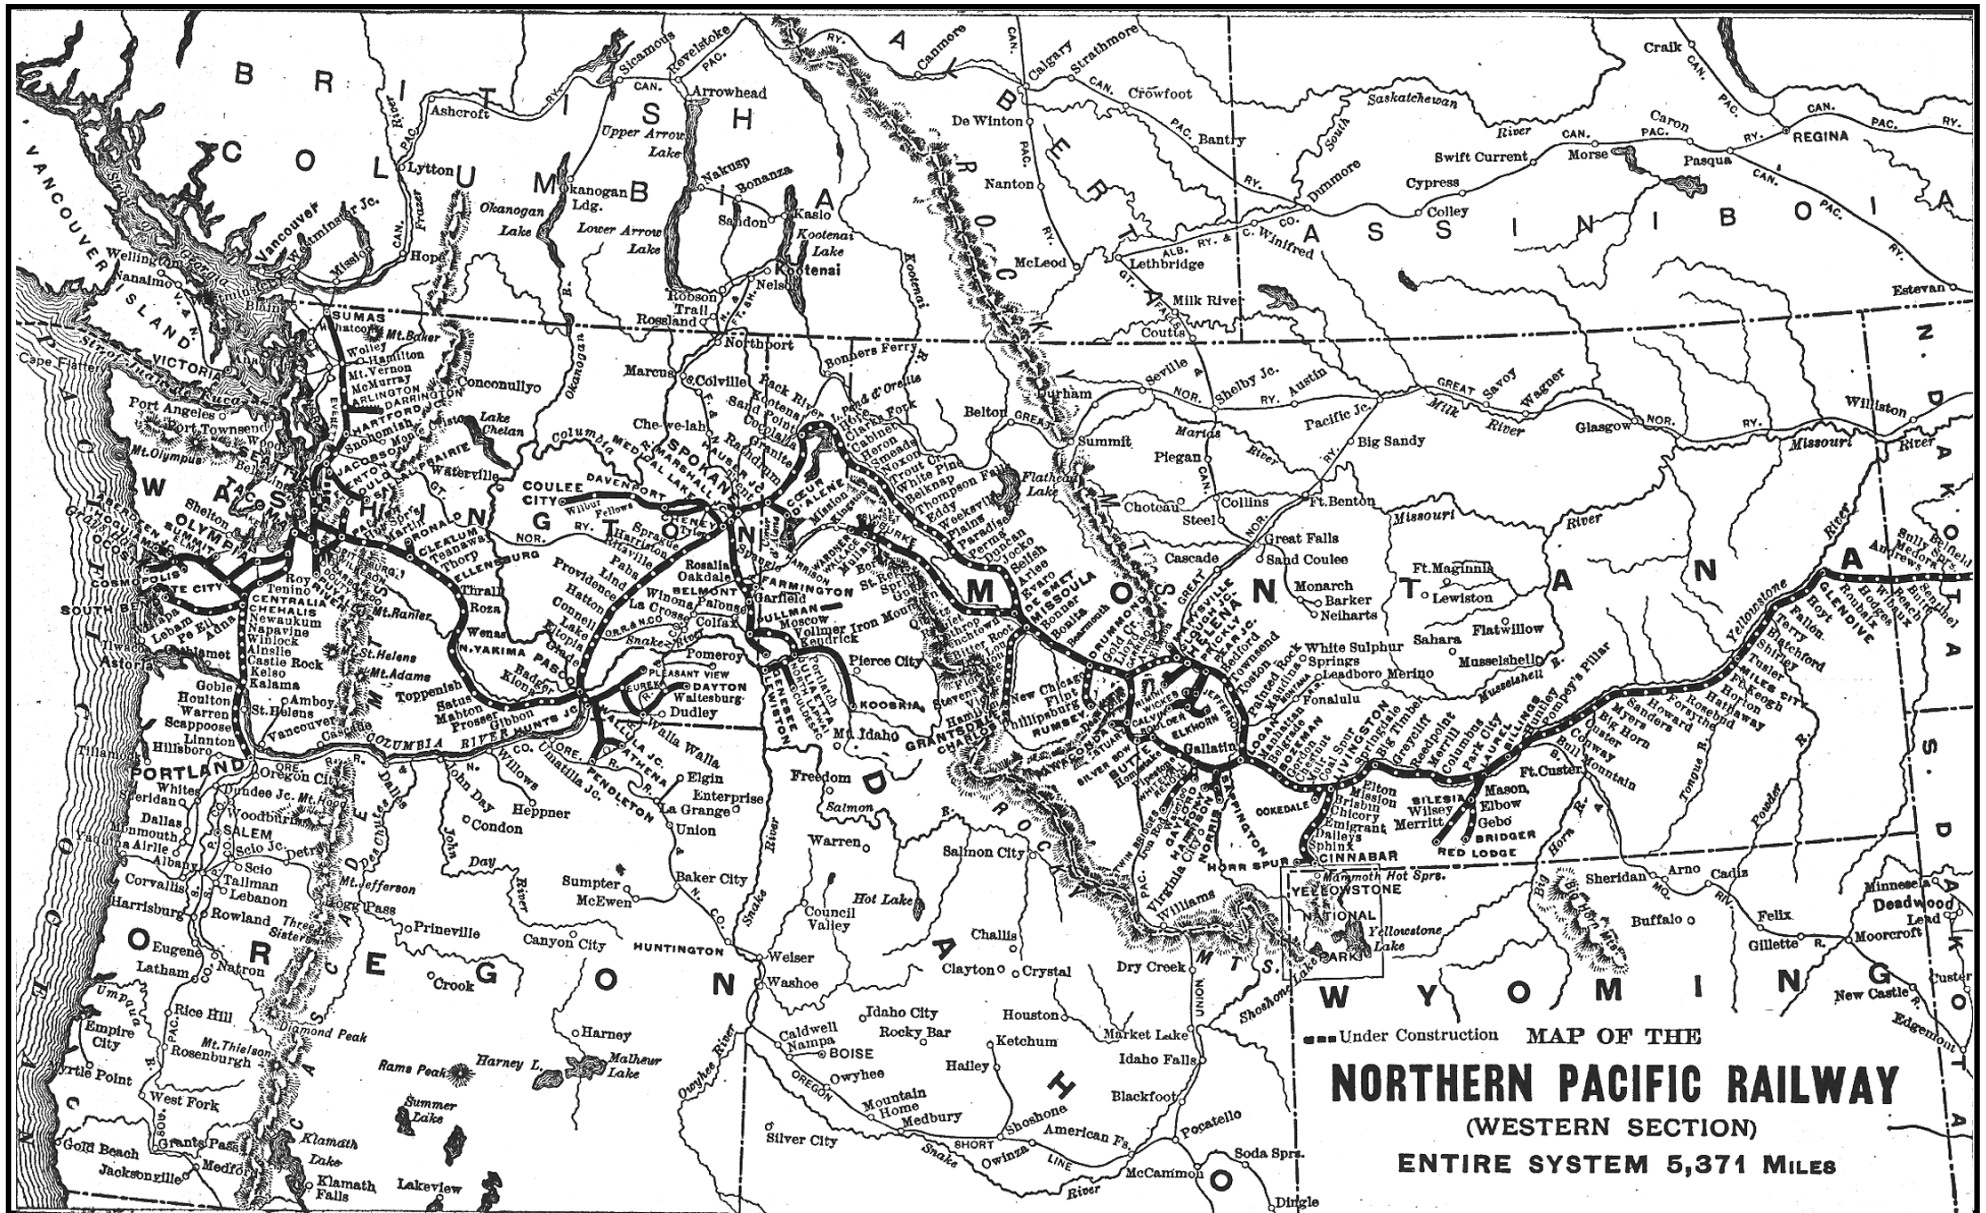

Northern Pacific Railway Pacific Northwest Montana Map 1902

Map courtesy Dale Jones collection - www.railroads-of-montana.com