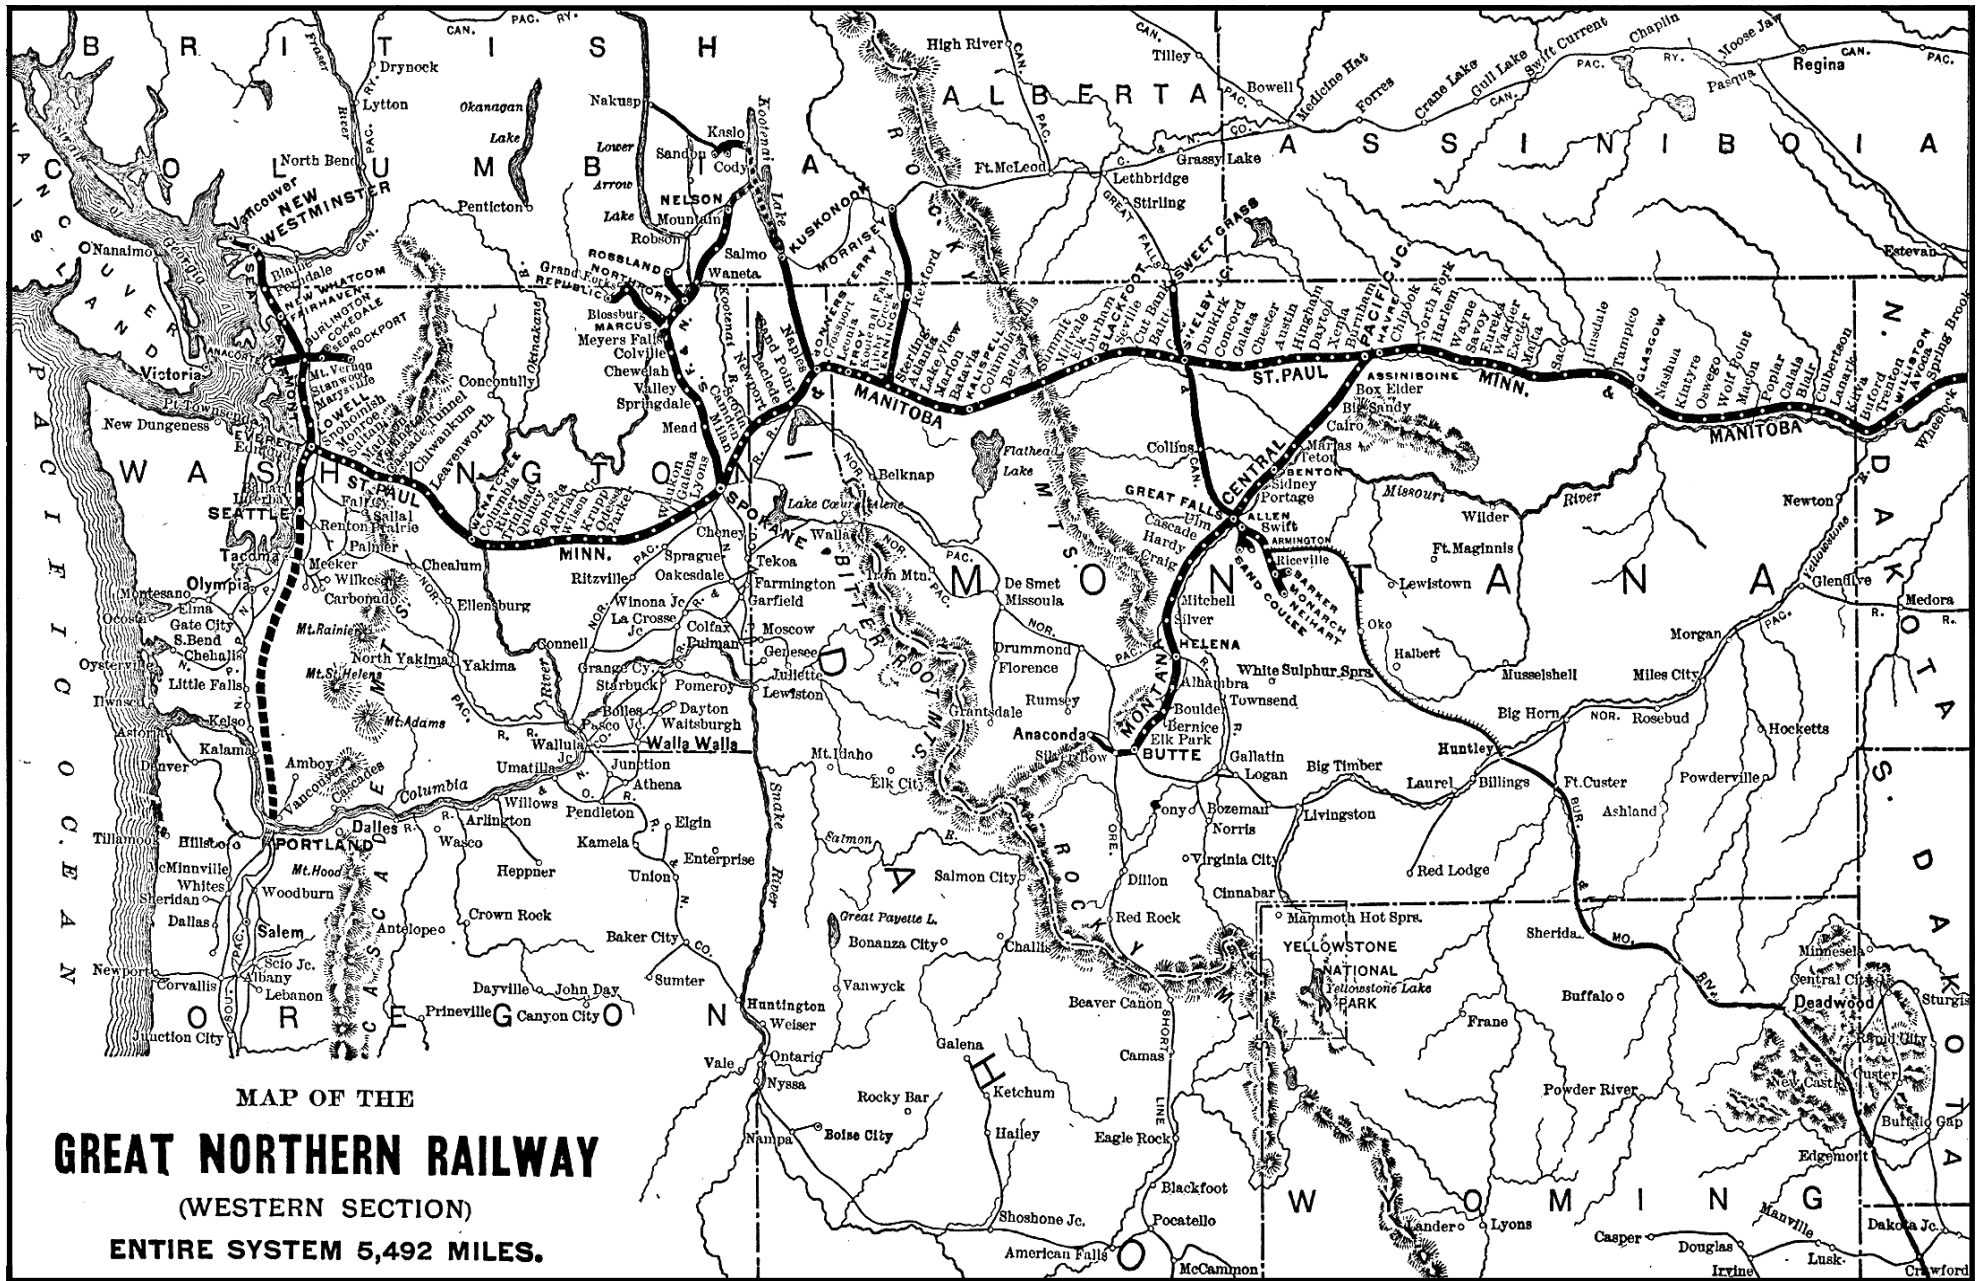

Great Northern Railway Montana Map 1904

MAP OF THE
GREAT NORTHERN RAILWAY
(WESTERN SECTION)
ENTIRE SYSTEM 5,492 MILES.